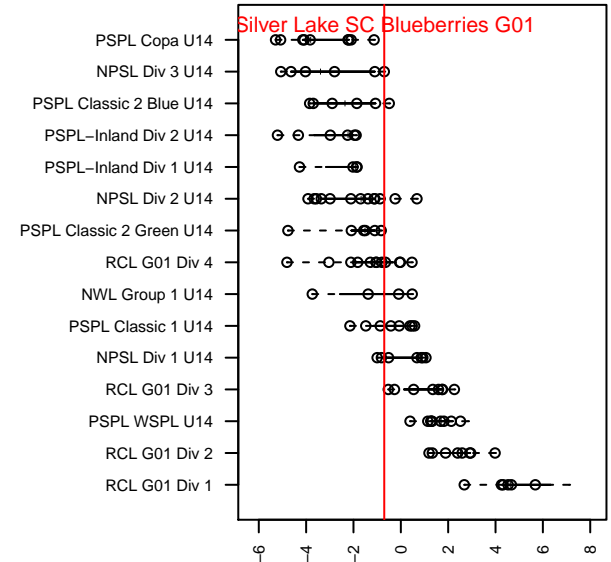

# Silver Lake SC Blueberries G01

Silver Lake SC  
Silver Lake, WA  
G01 total strength=1053  
attack=1.91 defense=3.02  
fall league = NPSL Div 3 U14

alt names used:  
SLSC Blueberries G01  
SLSC Blueberries  
SLSC Blueberries

Venues played:  
2015 NPSL Division 3 U14

**Silver Lake SC Blueberries G01**  
Dots are actual minus expected GF (blue circles) and GA (red triangles).  
Blue line is smoothed change in attack strength. Red is smoothed change in defense strength.

**attack and defense variance (black dot)  
relative to other teams  
and top 10 in region**

**attack and defense rating  
relative to others at age  
and all opponents in last 13 months**

**Performance relative to 13 month average**